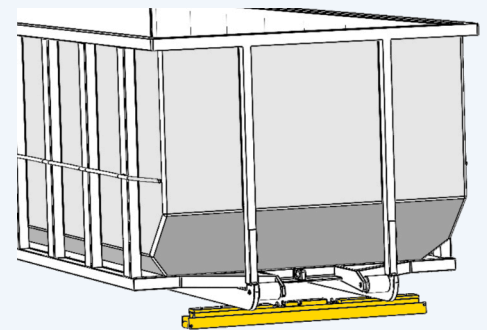

BinBar

STOP WAITING FOR WEIGHT