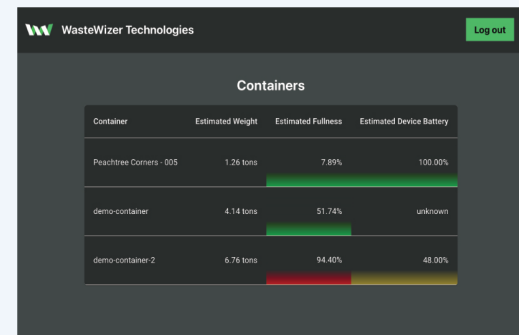

WasteWizer Technologies

First-of-its-kind weight sensing technology. The BinBar allows operators to monitor container weights remotely. By tracking weight levels real-time, you can send the right truck at the right time.

Reduce headaches. Decrease expenses. Increase turnover.

BinBar

32,000 lbs

Maximum loaded container weight, with prototypes able to measure even more.

Tough enough to handle large waste drops or container impacts

1 month

Battery life, with live data updates every 15-30 minutes.

User swappable battery means no downtime

60 seconds

Rapid install under a container, light enough for one person to install.

Product Family

Model	Max Loaded Container Weight
BinBar 8	8 tons
BinBar 16	16 tons
BinBar 20*	20 tons
BinBar 32*	32 tons

* prototype

Pricing

BinBar can be leased or purchased.

Data subscription is required.

For more details, and early adopter pricing, please contact us!

Contact

Information@WasteWizer.com
WasteWizer.com

Dashboard

BinBar

STOP WAITING FOR WEIGHT